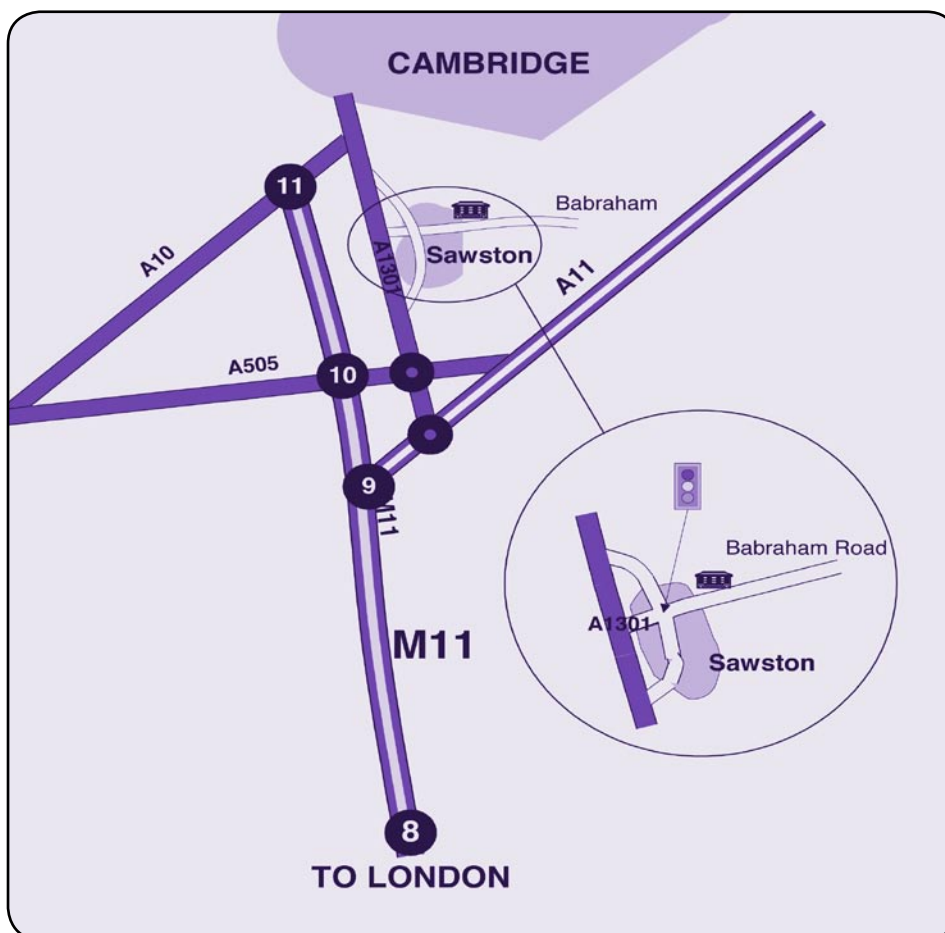

Directions to our Cambridge, UK office

By road from London or Stanstead Airport

- 1) Take J10 off M11, East on A505.
- 2) First roundabout, first exit A1301 (Cambridge).
- 3) First right signposted Sawston.
- 4) Go through Sawston centre.
- 5) At crossroads with Babraham Rd (lights) turn right.
- 6) Follow Babraham Road about 0.5 mile to office building on left.
- 7) At the end of the white railings turn left through the gate in to the car park.
- 8) Park in the visitor spaces by the front entrance.